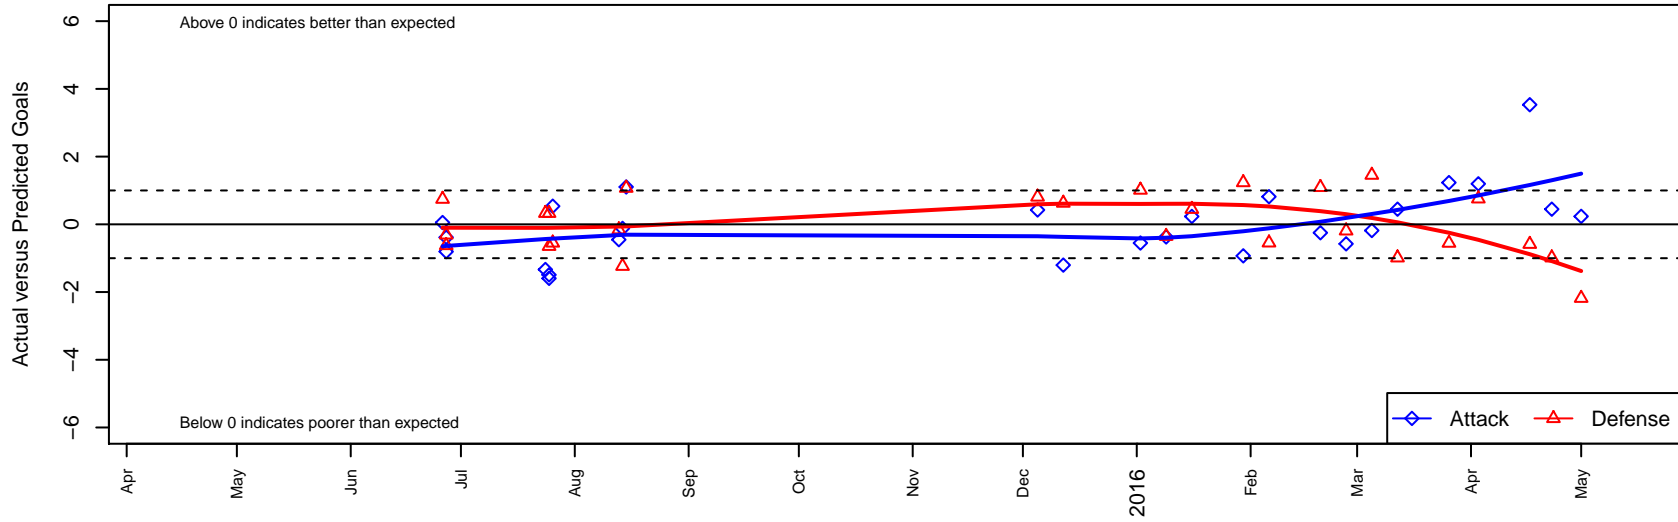

# Crossfire Select Enstrom G98

Crossfire Select  
 Redmond, WA  
 G98 total strength=1402  
 attack=7.97 defense=8.14  
 fall league = NPSL G Div 1 U18

alt names used:  
 CROSSFIRE ENSTROM 98 (WA)  
 Crossfire Enstrom G98

Venues played:  
 2015 RVS Classic GU17  
 2015 Crossfire Select GU17-18 Silver  
 2015 Bigfoot Gold U17  
 2015 NPSL G Division 1 U18  
 2015 WYS Presidents Cup G97 19 Div 2

**Crossfire Select Enstrom G98**  
 Dots are actual minus expected GF (blue circles) and GA (red triangles).  
 Blue line is smoothed change in attack strength. Red is smoothed change in defense strength.

**attack and defense variance (black dot)  
relative to other teams  
and top 10 in region**

**attack and defense rating  
relative to others at age  
and all opponents in last 13 months**

**Performance relative to 13 month average**