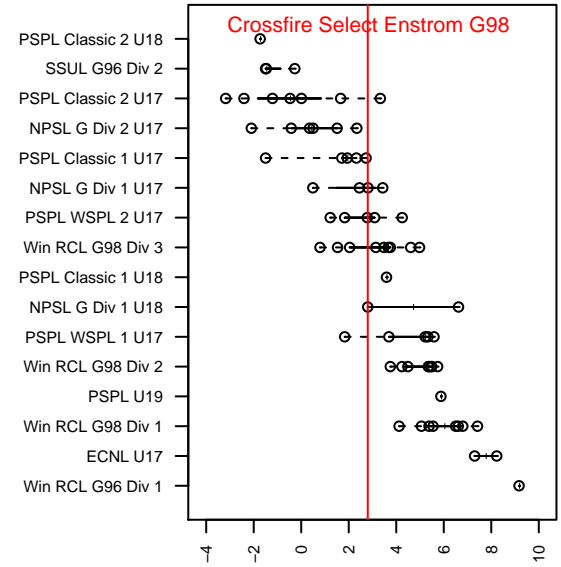

# Crossfire Select Enstrom G98

Crossfire Select  
 Redmond, WA  
 G98 total strength=1402  
 attack=7.97 defense=8.14  
 fall league = NPSL G Div 1 U18

alt names used:  
 CROSSFIRE ENSTROM 98 (WA)  
 Crossfire Enstrom G98

Venues played:  
 2015 RVS Classic GU17  
 2015 Crossfire Select GU17-18 Silver  
 2015 Bigfoot Gold U17  
 2015 NPSL G Division 1 U18  
 2015 WYS Presidents Cup G97 19 Div 2

**Crossfire Select Enstrom G98**  
 Dots are actual minus expected GF (blue circles) and GA (red triangles).  
 Blue line is smoothed change in attack strength. Red is smoothed change in defense strength.

**attack and defense variance (black dot)  
relative to other teams  
and top 10 in region**

**attack and defense rating  
relative to others at age  
and all opponents in last 13 months**

**Performance relative to 13 month average**